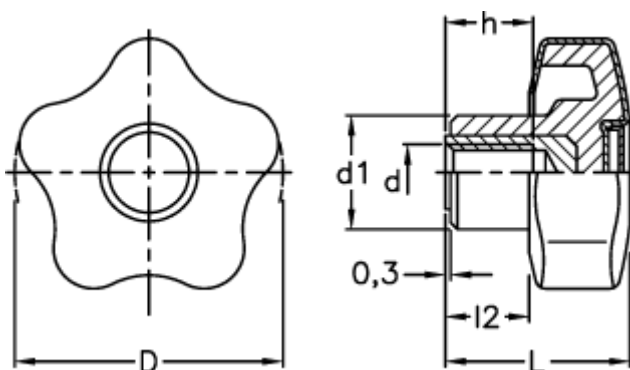

Data Sheet

Article number: 23021698949

Description: E+G Lobe knob

VCT.43 B-M8-SOFT, centre cap RAL9005 - black

Measures

d = M8

D = 43

d1 = 17

h = 13

L = 29.0